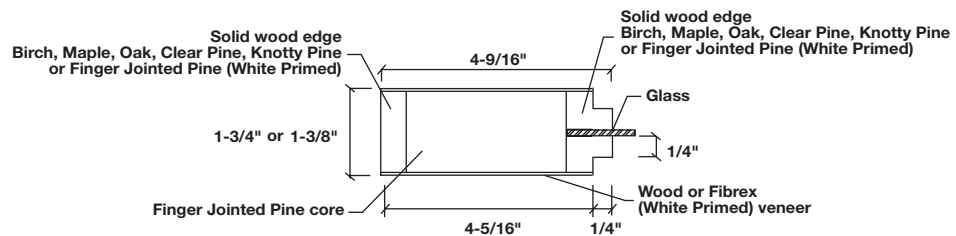

E-Sticking