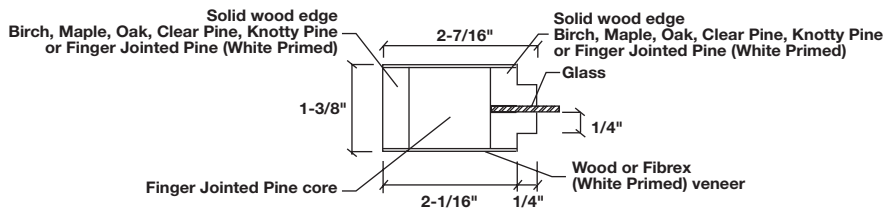

E-Sticking

Art-Deco moulding applied on Shaker Door